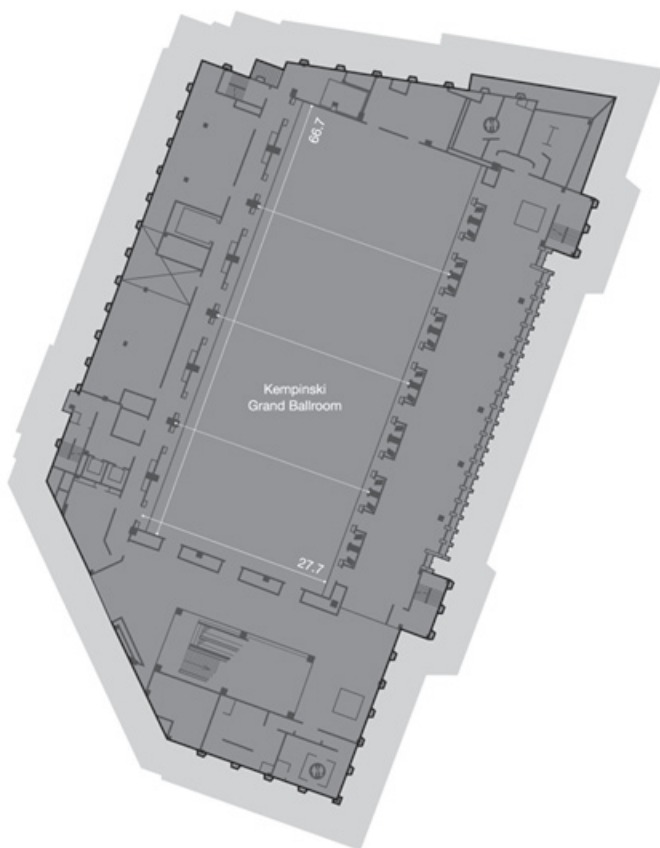

Floor 2

Rooms	Sqm	Classroom	Theatre	U-Shape	Banquet	Cocktail	Boardroom
Kempinski Grand Ballroom	1850	1000	2000	-	1200	2000	-