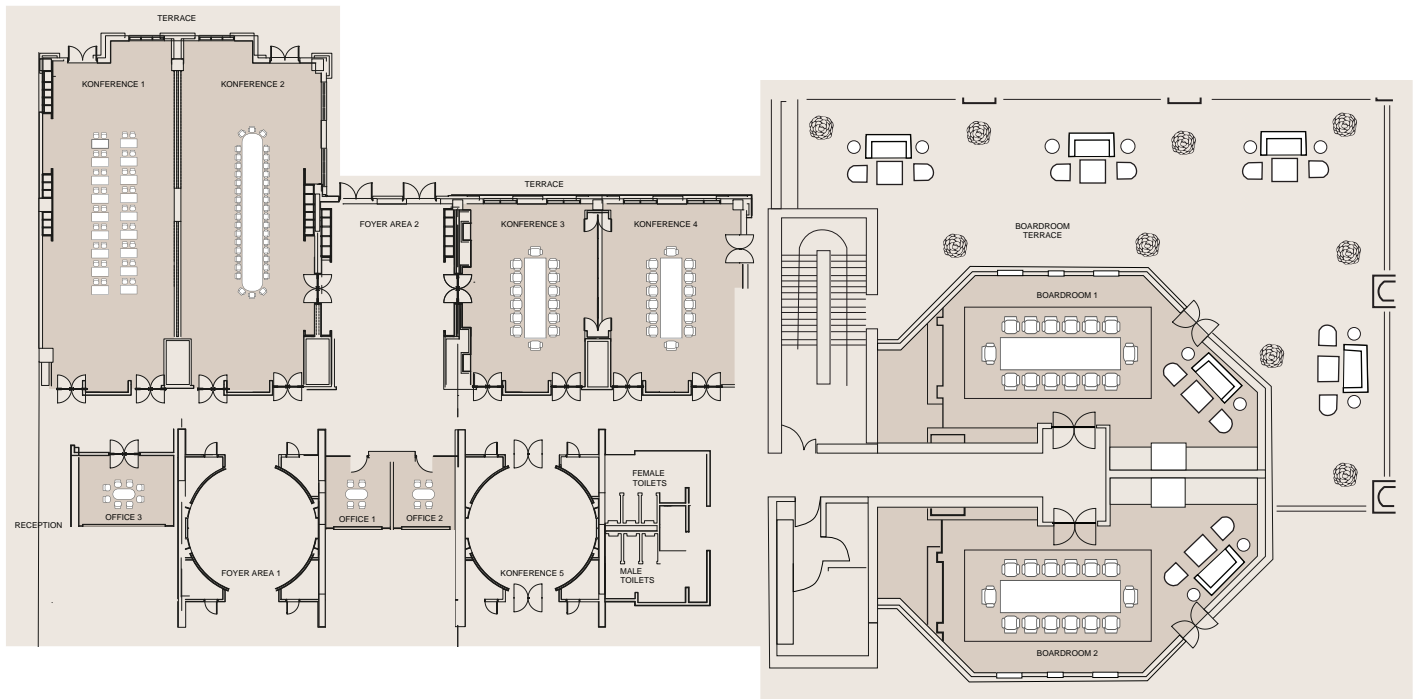

MEETING AND CONFERENCE FACILITIES

- 5 banquet and conference rooms with flexible setup options & natural daylight feature in most of rooms with access to terrace
- 3 office rooms
- 2 VIP Board rooms with state of the art meeting facilities
- Indoor and outdoor breakout areas

Meetings and Conference Rooms

VENUE MEETING ROOMS	RECEPTION	PLATED SHARING	BUFFET	CABARET STYLE	THEATRE	CLASS ROOM	U-SHAPE	BOARD ROOM	H(m)	L(m)	W(m)	AREA sq m	AREA sq ft
Konference 1	100	90	90	63	120	90	40	36	2.7	20.2	7.9	150	1615
Konference 2	100	90	90	63	120	90	40	36	2.7	20.2	7.9	150	1615
Konference 3	50	40	40	35	50	36	20	18	2.7	10.5	8.1	81	872
Konference 4	50	40	40	35	50	46	20	18	2.7	10.5	8.1	81	872
Konference 3 & 4	100	90	90	63	100	80	40	36	2.7	10.5	14.2	175.3	1887
Konference 5	20	20	20	14	25	15	15	12	2.7	-	-	52	560
Office 1	-	-	-	-	-	-	-	4	2.7	4.2	3.9	16.4	176
Office 2	-	-	-	-	-	-	-	4	2.7	4.2	3.9	16.4	176
Office 3	-	-	-	-	-	-	-	8	2.7	4.2	6.0	25.4	273.2
Boardroom 1	-	-	-	-	-	-	-	16	2.8	12.8	5.9	72	775
Boardroom 2	-	-	-	-	-	-	-	16	2.8	12.8	5.9	72	775
Boardroom Terrace	80	50	50	-	-	-	-	-	-	-	-	224	2411
OUTDOORS													
Mosaic Chill	300	110	110	110	-	-	-	-	-	50	22.8	558	6006