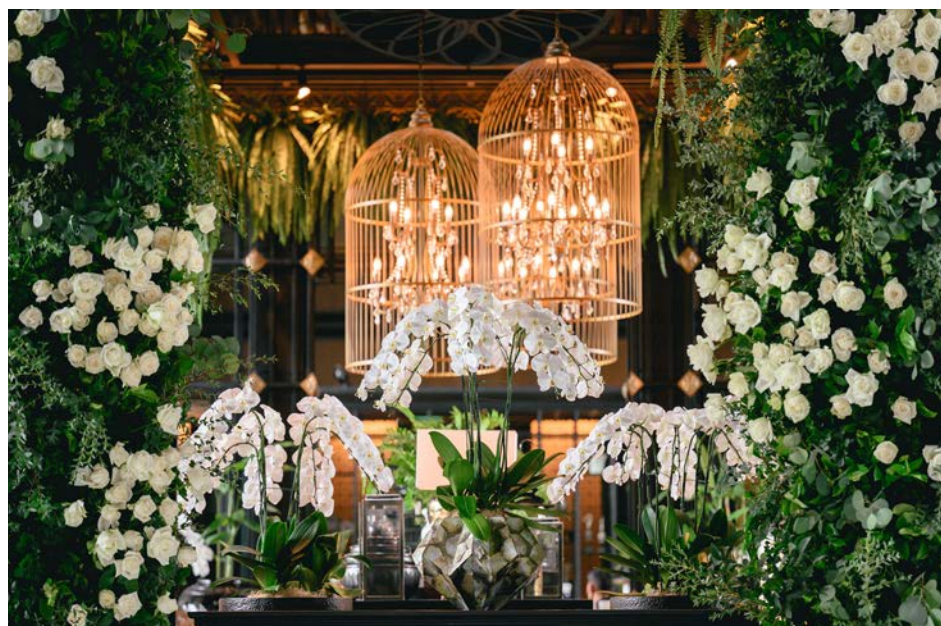

Sinhorn
Kempinski Hotel

BANGKOK

MAKING MEMORIES FOR LIFE

Your Wedding at Sinhorn Kempinski

Kempinski

HOTELIERS SINCE 1897

The evergreen tropical atmosphere blending our interior spaces and gardens are ideal to commemorate life-changing events as two lives and families merge. Traditional Thai ceremonies or contemporary celebrations shine surrounded by flawless Kempinski services from planning until the last guest leaves and the honeymoon begins. Every moment is picture-perfect, choreographed for cherished, fond memories by all.

Wedding Wishes Come True

Your fairy tale romance deserves the wedding of your dreams. Sindhorn Kempinski Hotel Bangkok sets the scene for your nuptials with elegance

and style, surrounded by nature's harmony. Create cherished memories to last a lifetime as you begin your life together.

Blissful Elegance

Celebrate your upcoming union with a sublime engagement ceremony at Sindhorn Kempinski Hotel Bangkok. Share your love with your families and friends as you affirm your commitment to each other, whether with a traditional Thai ngaan mun, Chinese tea ceremony, or create your own unique commemoration at our idyllic venues.

Honour Thai Traditions with Your Union

Serenity and joy imbue every moment of your Thai wedding ceremony, from the monks chanting to the water blessings from friends and family. The charm and grace of the surrounding flora and greenery serve as a beautiful backdrop at every venue, whether in the sophisticated Grand Sindhorn, in the gracious Lobby Lounge, or in the Gardens.