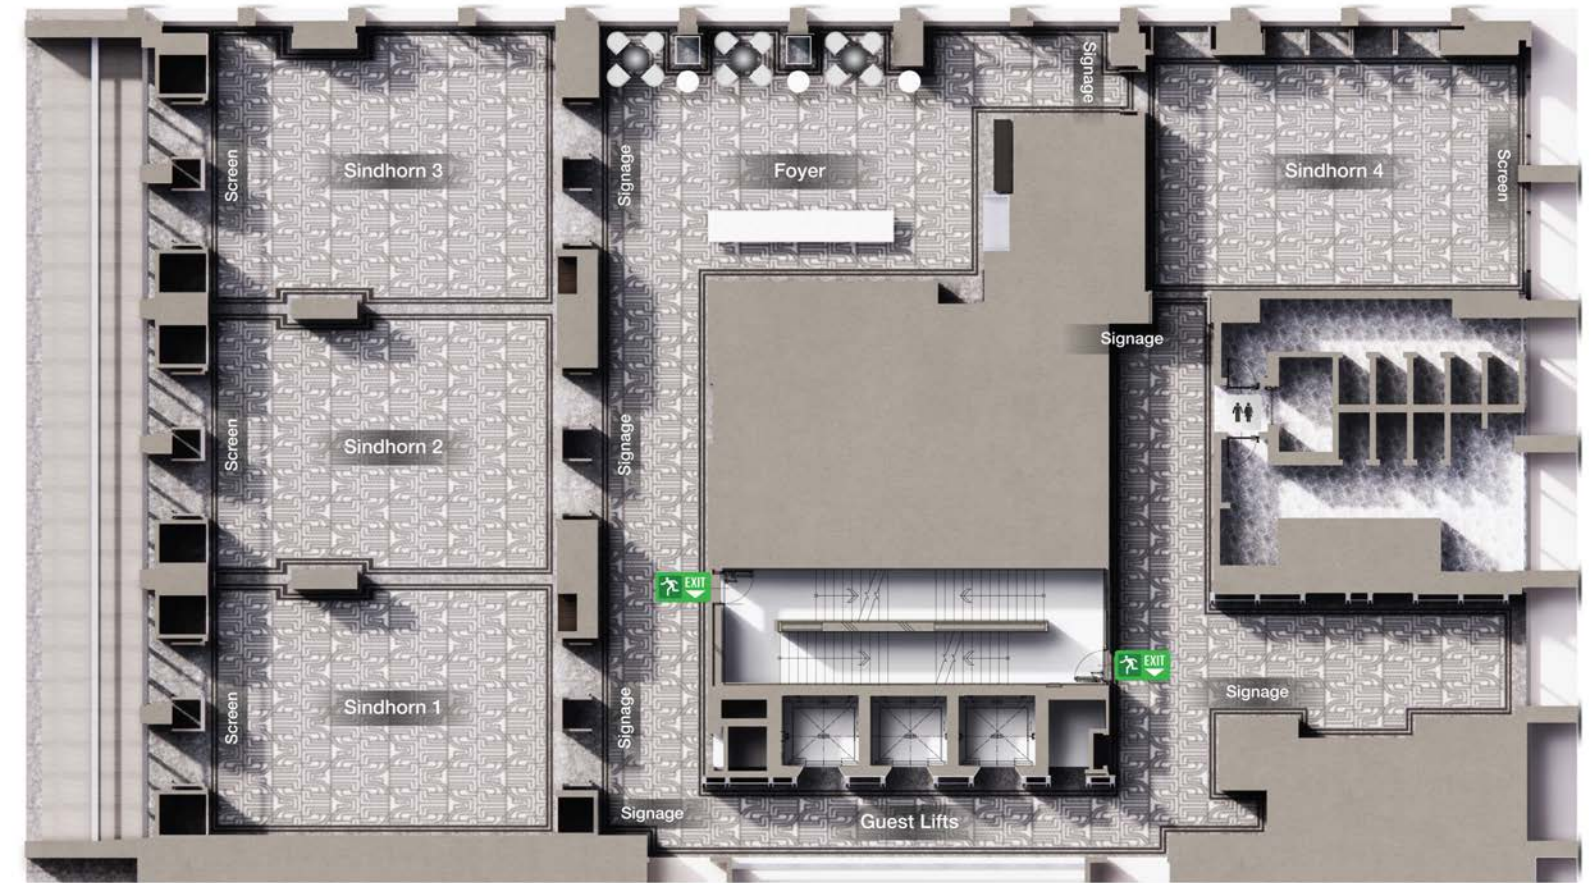

Floor Plan

Chevaa Garden

ROOM	FLOOR AREA in sq m	LENGTH in m	WIDTH in m	CEILING HEIGHT in m	RECEPTION 	BANQUET 	THEATRE 	CLASSROOM 	U-SHAPE 	BOARDROOM 
Sindhorn 1	94	10.80	8.70	3.00	60	40	70	32	16	20
Sindhorn 2	70	10.80	6.50	3.00	50	40	70	24	16	20
Sindhorn 3	104	10.80	9.60	3.00	70	50	80	32	16	20
Sindhorn 4	89	11.80	7.50	3.00	60	40	70	24	16	20
Grand Sindhorn	268	10.80	24.80	3.00	150	130	220	88	-	-
Chevaa Garden	436	32.00	18.00	-	180	150	-	-	-	-