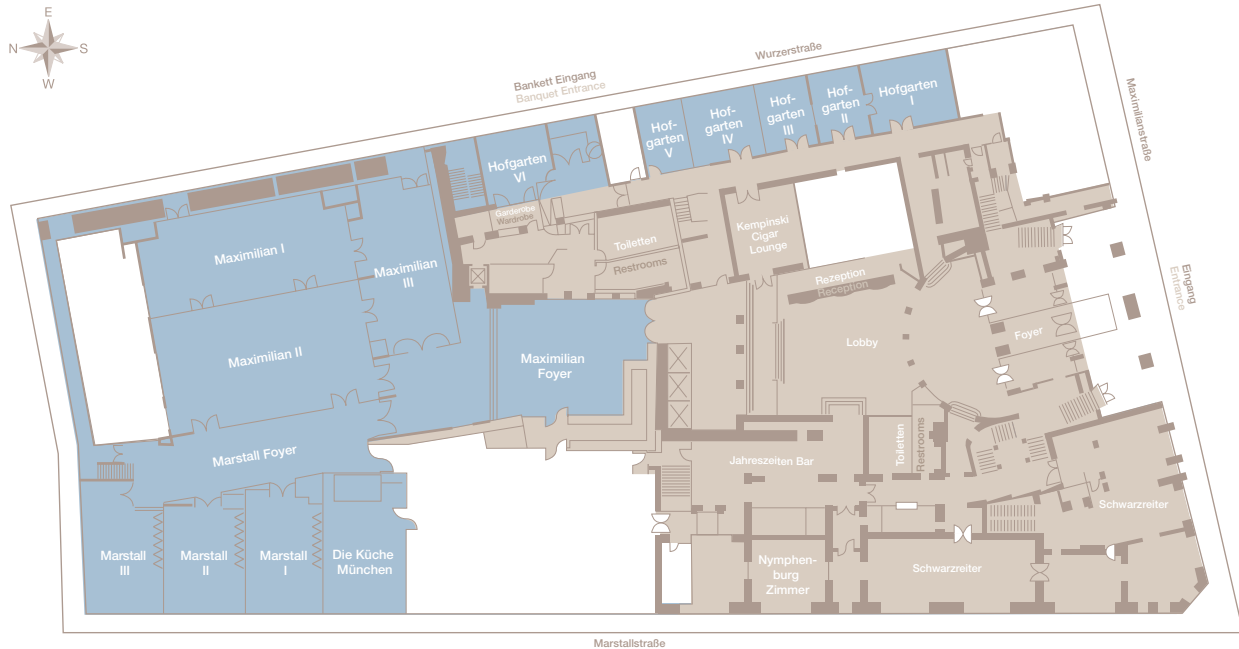

Hotel plan

GROUND FLOOR

ROOM	FLOOR AREA in sq m	LENGTH in m	WIDTH in m	CEILING HEIGHT in m	RECEPTION	BANQUET	THEATRE	CLASSROOM	U-SHAPE	BOARDROOM
Maximilian I	170	20	8.5	3.4	140	90	150	80	50	50
Maximilian II	220	20	11	4	220	120	200	120	60	60
Maximilian I/II	390	20	19.5	3.4 - 4	400	220	440	230	90	70
Maximilian III	120	8	15	2.85	100	60	100	60	30	30
Maximilian I/II/III	510	28	20	2.85 - 4	600	280	500	290	-	-
Marstall I	82	11	7.5	2.85	70	40	80	45	20	20
Marstall II	75	10	7.5	2.85	60	40	70	40	20	20
Marstall III	82	11	7.5	2.85	70	40	80	45	20	20
Marstall I/II	157	11	15	2.85	130	80	150	90	-	-
Marstall I/II/III	250	11	22.5	2.85	200	130	230	130	-	-
Die Küche München	85	11.5	7.5	2.85	50	-	-	-	-	-
Hofgarten I	40	8	5	3.2	-	-	-	-	-	14
Hofgarten II	22	4.5	5	3.2	-	-	-	-	-	8
Hofgarten III	22	4.5	5	3.2	-	10	-	-	-	10
Hofgarten IV	32	6.5	5	3.2	30	-	25	-	15	15
Hofgarten V	22	4.5	5	3.2	-	8	-	-	-	8
Hofgarten VI	35	5.5	6.5	3.2	30	-	25	-	15	15
Hofgarten III/IV	55	11	5	3.2	35	24	45	30	20	20
Hofgarten IV/V	55	11	5	3.2	35	24	45	30	20	20
Hofgarten III/IV/V	77	14	5	3.2	60	40	75	45	30	30
Nymphenburg Zimmer	42	7	6	3.3	-	-	-	-	-	24