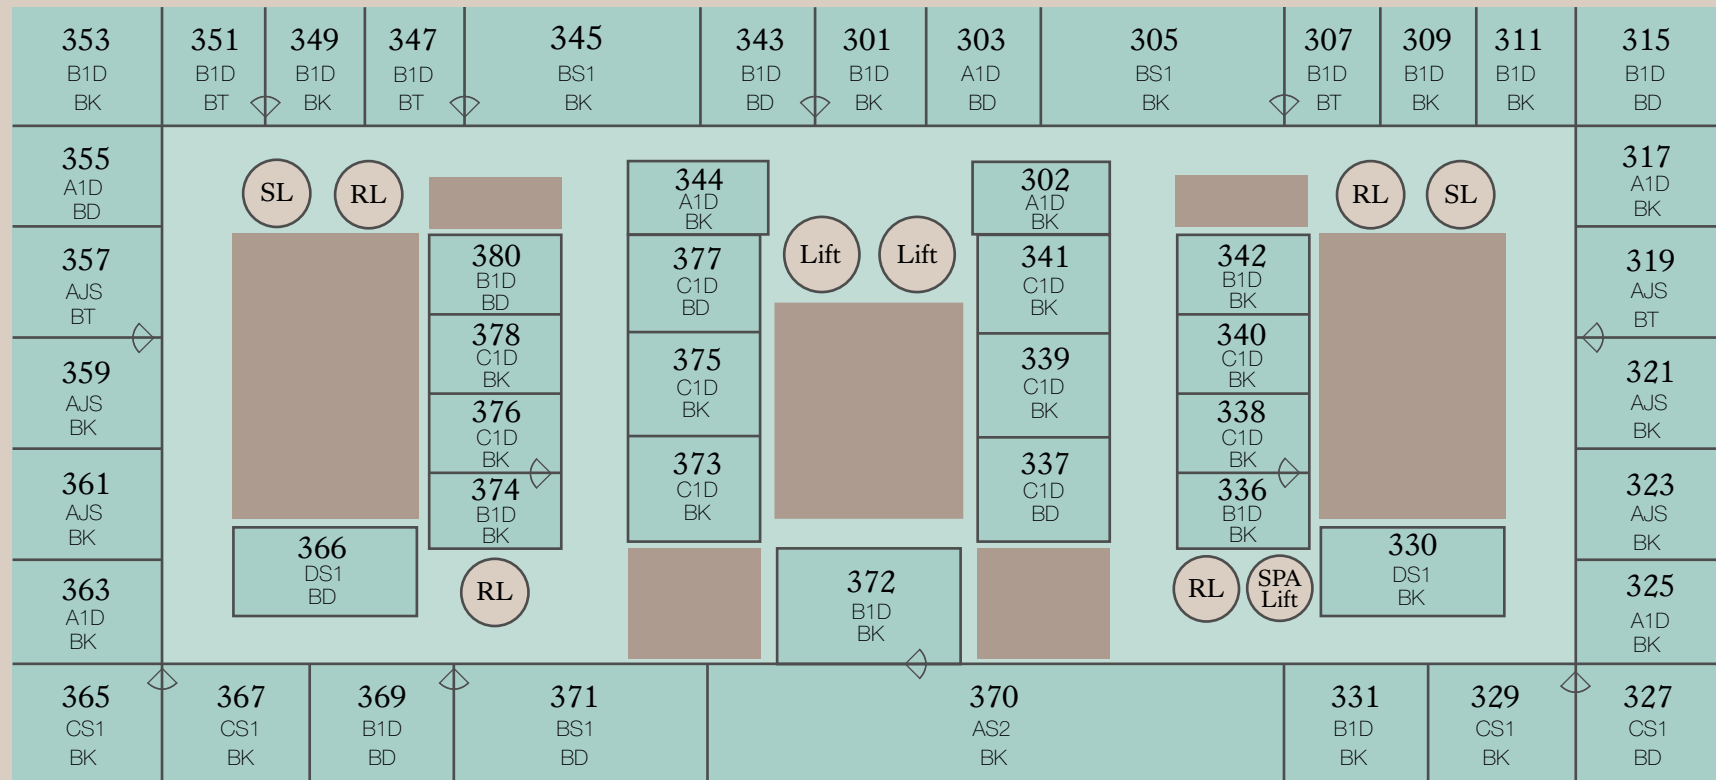

C1D - Superior Room
B1D - Deluxe Room
A1D - Grand Deluxe Room
AJS - Junior Suite

DS1 - Hansen Suite
CS1 - Ring Suite
BS1 - Palais Suite
AS2 - Presidential Suite

Zelinkagasse

Gonzagagasse

Neutorgasse

Schottenring

All information is without guarantee

3rd FLOOR

BK - Bed King
BD - Bed Double
BT - Bed Twin

RL - Residence Lift
SL - Service Lift
△ - Connecting rooms

C1D - Superior Room
B1D - Deluxe Room
A1D - Grand Deluxe Room
AJS - Junior Suite

DS1 - Hansen Suite
CS1 - Ring Suite
BS1 - Palais Suite
AS2 - Presidential Suite

Zelinkagasse

Gonzagagasse

Neutorgasse

Schottenring

All information is without guarantee