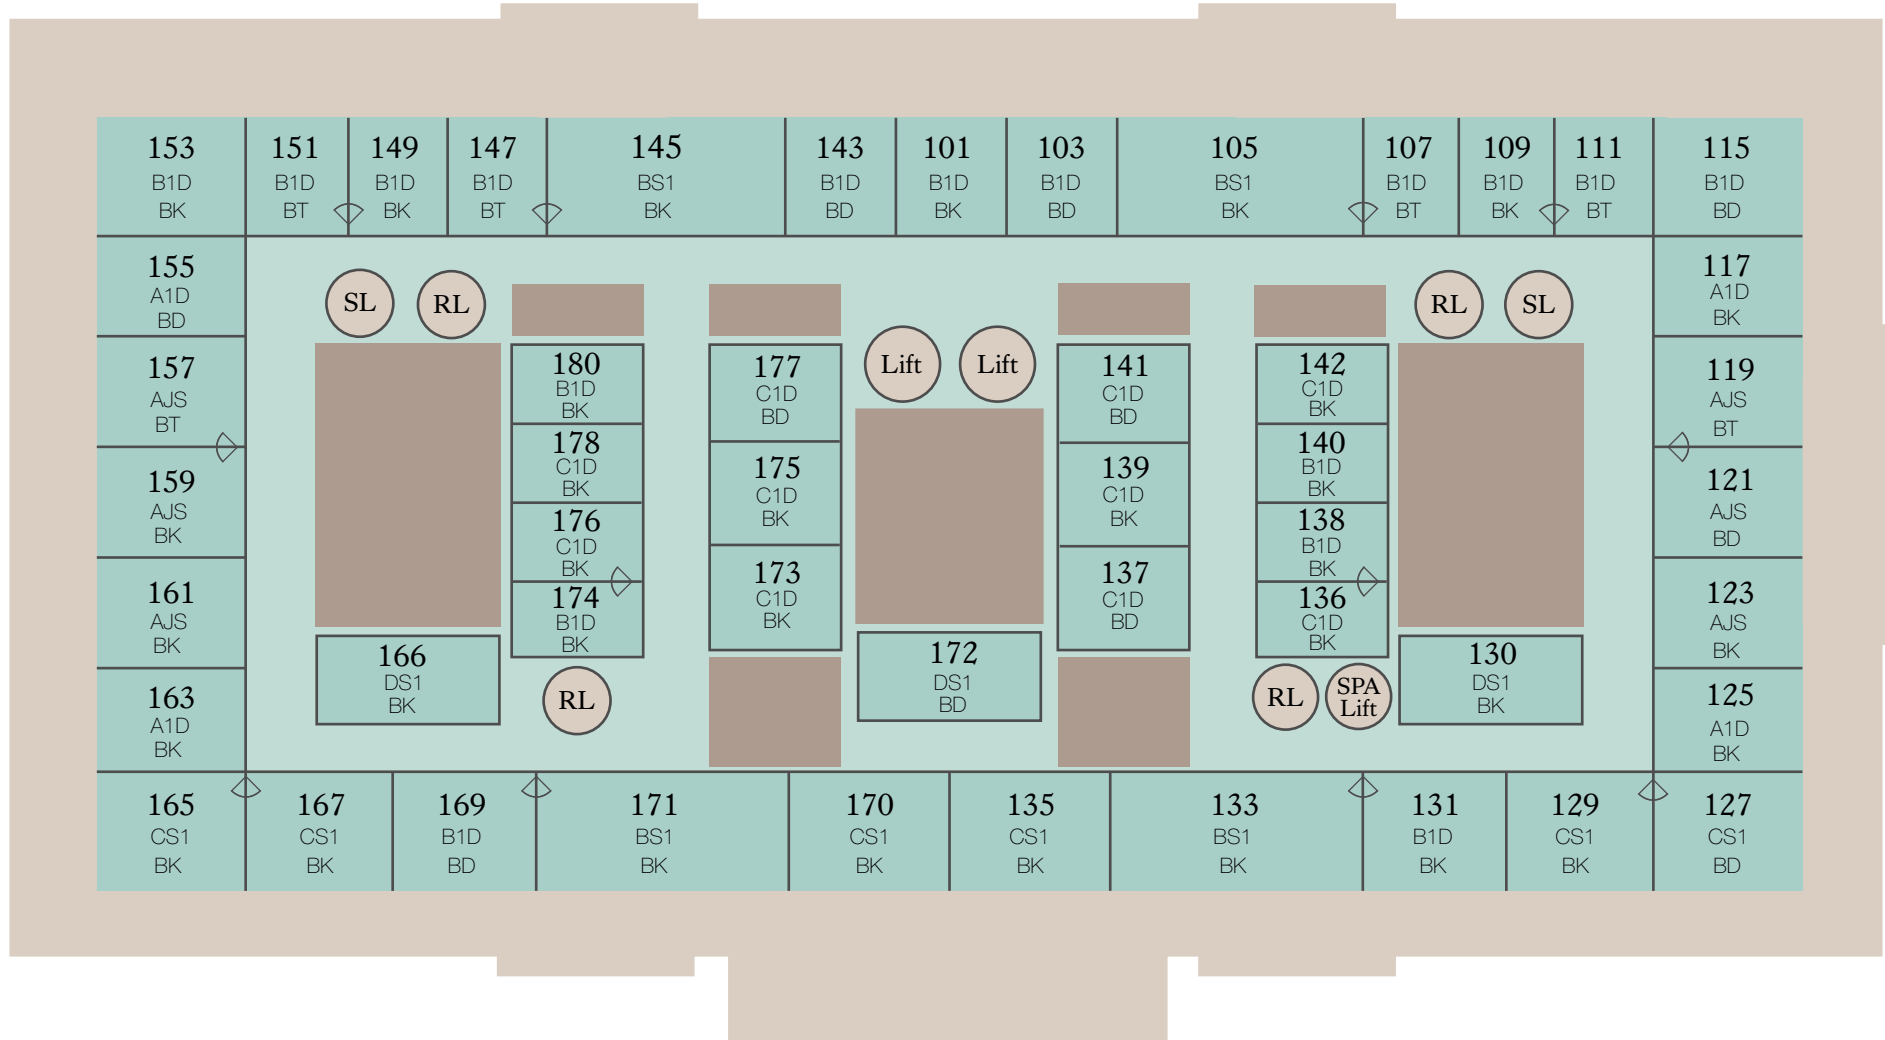

1st FLOOR

BK - Bed King
BD - Bed Double
BT - Bed Twin

RL - Residence Lift
SL - Service Lift
◇ - Connecting rooms

C1D - Superior Room
B1D - Deluxe Room
A1D - Grand Deluxe Room
AJS - Junior Suite

DS1 - Hansen Suite
CS1 - Ring Suite
BS1 - Palais Suite
AS2 - Presidential Suite

Zelinkagasse

Gonzagagasse

Neutorgasse

Schottenring

All information is without guarantee

2nd FLOOR

BK - Bed King
BD - Bed Double
BT - Bed Twin

RL - Residence Lift
SL - Service Lift
◇ - Connecting rooms

C1D - Superior Room
B1D - Deluxe Room
A1D - Grand Deluxe Room
AJS - Junior Suite

DS1 - Hansen Suite
CS1 - Ring Suite
BS1 - Palais Suite
AS2 - Presidential Suite

Zelinkagasse

Gonzagagasse

Neutorgasse

Schottenring

DS1 - Hansen Suite
CS1 - Ring Suite
BS1 - Palais Suite
AS2 - Presidential Suite

Zelinkagasse

Gonzagagasse

Neutorgasse

Schottenring

All information is without guarantee