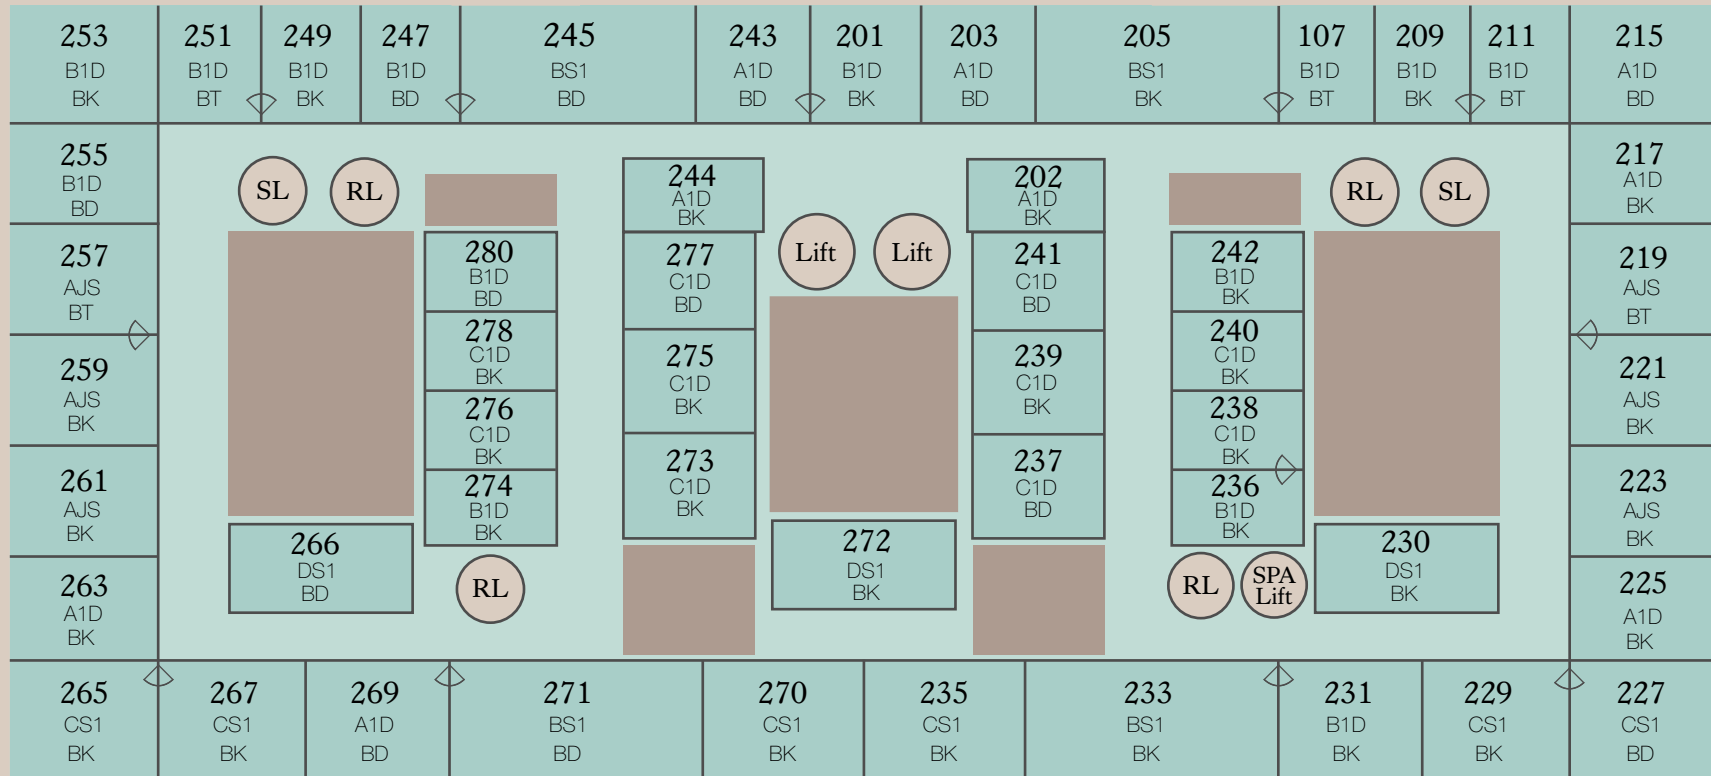

1st FLOOR

BK - Bed King
BD - Bed Double
BT - Bed Twin

RL - Residence Lift
SL - Service Lift
◇ - Connecting rooms

C1D - Superior Room
B1D - Deluxe Room
A1D - Grand Deluxe Room
AJS - Junior Suite

DS1 - Hansen Suite
CS1 - Ring Suite
BS1 - Palais Suite
AS2 - Presidential Suite

Zelinkagasse

Gonzagagasse

Neutorgasse

Schottenring

All information is without guarantee

2nd FLOOR

BK - Bed King
BD - Bed Double
BT - Bed Twin

RL - Residence Lift
SL - Service Lift
◇ - Connecting rooms

C1D - Superior Room
B1D - Deluxe Room
A1D - Grand Deluxe Room
AJS - Junior Suite

DS1 - Hansen Suite
CS1 - Ring Suite
BS1 - Palais Suite
AS2 - Presidential Suite

Zelinkagasse

Gonzagagasse

Neutorgasse

Schottenring

DS1 - Hansen Suite
CS1 - Ring Suite
BS1 - Palais Suite
AS2 - Presidential Suite

Zelinkagasse

Gonzagagasse

Neutorgasse

Schottenring

All information is without guarantee