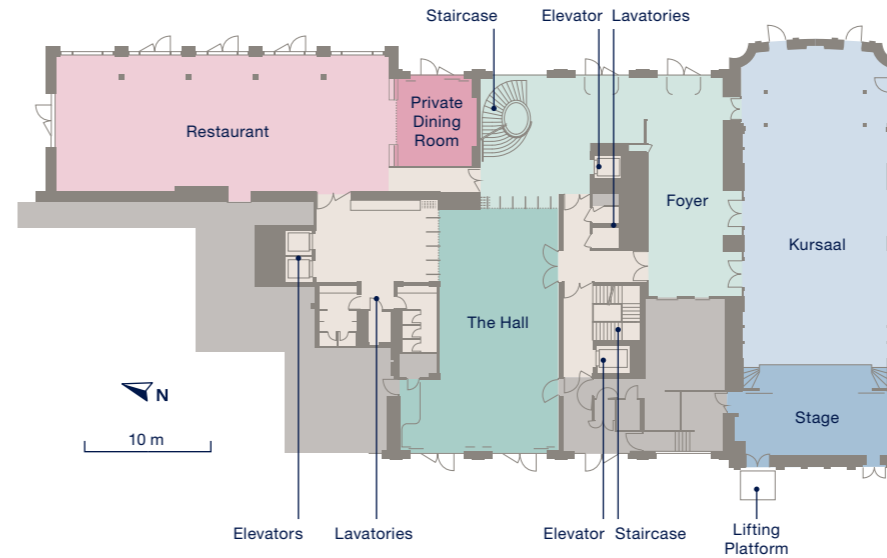

Meetings & Events Plan

GROUND FLOOR – KURSAAL & PRIVATE DINING ROOM

MEZZANINE – MEETING SPACE

Facilities & Services

ROOMS & SUITES

- 129 rooms and suites (24 – 129 sq m, 112 rooms with balcony)
- 13 Boutique Rooms
- 20 Superior Rooms
- 18 Deluxe Rooms
- 62 Premier Rooms
- 5 Belle Epoque Rooms
- 5 Junior Suites
- 1 Titlis Suite
- 4 Belle Epoque Suites
- 1 Park Suite
- 24-hour in-room dining
- 24-hour concierge services
- Kempinski Kids Club
- Private butler services (upon request, extra charge)
- Babysitting service (upon request, extra charge)
- Business Center
- In-house florist
- Online voucher shop
- Boutique
- Ski school and ski rental
- Personal ski lockers
- Bicycle rental and cleaning service
- Limousine service
- 110 underground parking spaces, including 20 charging stations for electric cars
- Outdoor parking spaces

GUESTROOM FACILITIES

- Direct view of the surrounding mountain panorama
- Boxspring beds (king-size and twin)
- Pillow menu
- Luxurious bathrooms
- Touch panel for light and temperature control
- OLED TV
- Video-on-demand and mobile-mirroring
- Complimentary Wi-Fi
- Nespresso coffee machine
- In-room safe
- Minibar