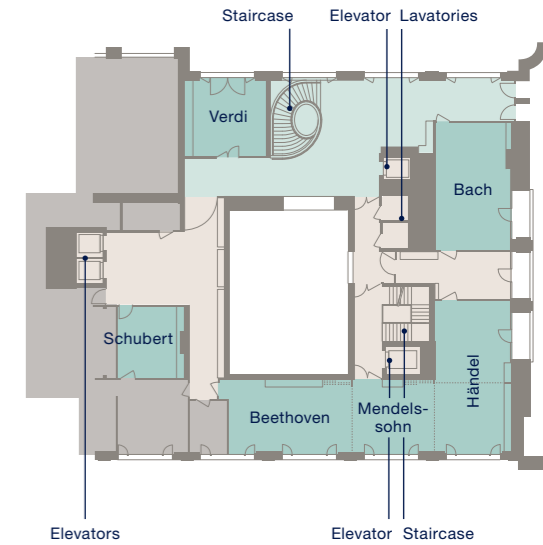

Meetings & Events Plan

GROUND FLOOR – KURSAAL & PRIVATE DINING ROOM

MEZZANINE – MEETING SPACE

Facilities & Services

ROOMS & SUITES

- 129 rooms and suites (24 – 129 sq m, 112 rooms with balcony)
- 13 Boutique Rooms
- 20 Superior Rooms
- 18 Deluxe Rooms
- 62 Premier Rooms
- 5 Belle Epoque Rooms
- 5 Junior Suites
- 1 Titlis Suite
- 4 Belle Epoque Suites
- 1 Park Suite
- 24-hour in-room dining
- 24-hour concierge services
- Kempinski Kids Club
- Private butler services (upon request, extra charge)
- Babysitting service (upon request, extra charge)
- Business Center
- In-house florist
- Online voucher shop
- Boutique
- Ski school and ski rental
- Personal ski lockers
- Bicycle rental and cleaning service
- Limousine service
- 110 underground parking spaces, including 20 charging stations for electric cars
- Outdoor parking spaces

GUESTROOM FACILITIES

- Direct view of the surrounding mountain panorama
- Boxspring beds (king-size and twin)
- Pillow menu
- Luxurious bathrooms
- Touch panel for light and temperature control
- OLED TV
- Video-on-demand and mobile-mirroring
- Complimentary Wi-Fi
- Nespresso coffee machine
- In-room safe
- Minibar