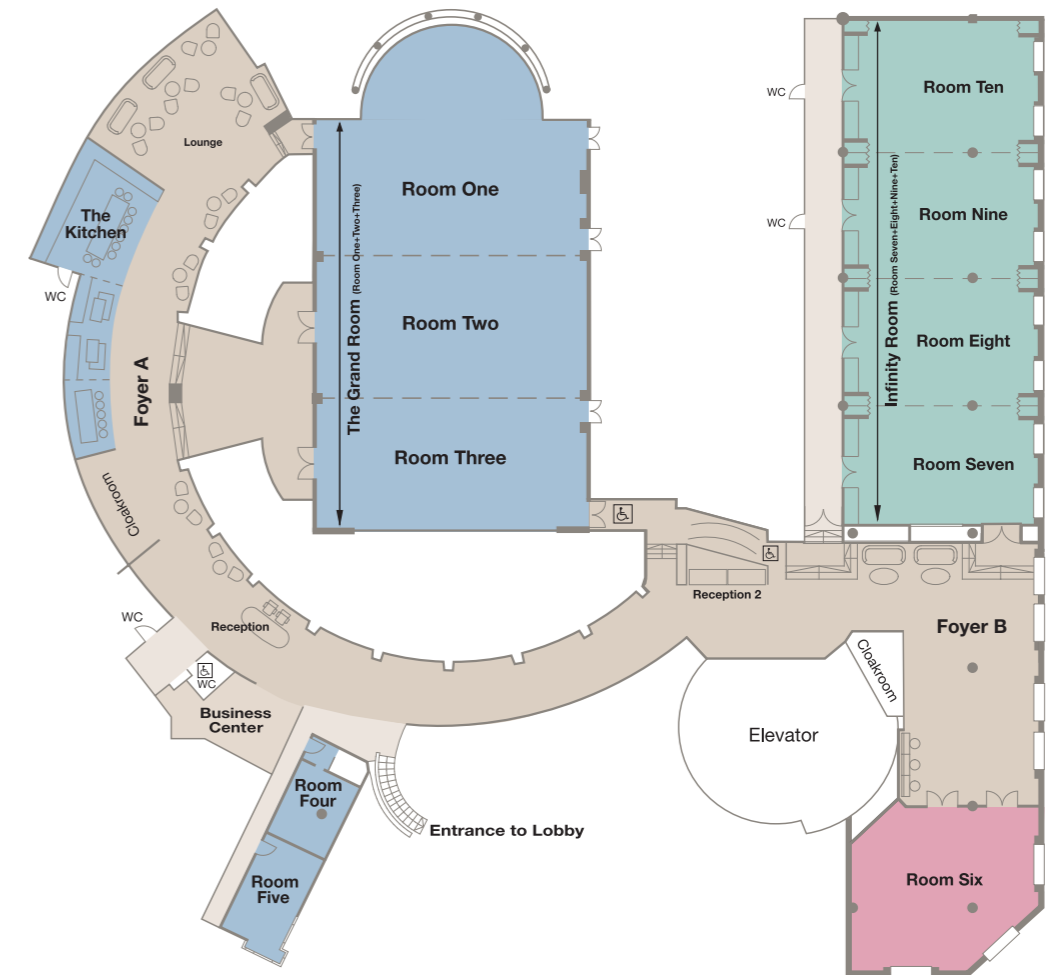

### PLACES OF INTEREST

- Chain Bridge
- St Stephen's Basilica
- Parliament
- Opera House

- Great Synagogue
- Jewish Quarter's ruin bars
- Shopping District
- Great Market Hall
- Citadel
- Castle District, Funicular
- Royal Palace
- Fisherman's Bastion
- Matthias Church
- Hungarian National Gallery
- Ludwig Museum
- Palace of Art
- Museum of Fine Arts
- Heroes' Square
- Széchenyi Thermal Bath

## Meetings & Events Plan

ROOM	SQUARE M/FEET	HEIGHT M/FEET	THEATRE	BOARDROOM	U-SHAPE	CLASSROOM	CABARET	BANQUET	RECEPTION
Room One	178/1915	3.9/12.8	160	32	36	72	72	120	170
Room Two	128/1377	3.9/12.8	140	32	36	72	64	90	150
Room Three	125/1345	3.9/12.8	140	32	36	72	64	90	150
The Grand Room (Room One+Two+Three)	431/4637	3.9/12.8	450	-	-	270	200	320	450
Room Four	28.6/307.7	2.5/8.2	-	6	-	-	-	-	-
Room Five	32.1/345.4	2.5/8.2	-	10	-	-	-	-	-
The Kitchen	81/871.6	2.2/7.22	-	-	-	-	-	10	40
Room Six	130/1400	2.5/8.2	90	24	30	54	42	80	90
Room Seven	95.6/1028.6	4/13.12	90	24	30	48	42	60	90
Room Eight	95.6/1028.6	4/13.12	90	24	30	48	42	60	90
Room Nine	95.6/1028.6	4/13.12	90	24	30	48	42	60	90
Room Ten	95.6/1028.6	4/13.12	90	24	30	48	42	60	90
Infinity Room (Room Seven+Eight+Nine+Ten)	382.4/4116.1	4/13.12	250	-	-	110	105	240	250
Foyer A	245/2636.2	5.32/17.45	-	-	-	-	-	-	300
Foyer B	150/1615	2.5/8.2	-	-	-	-	-	-	100