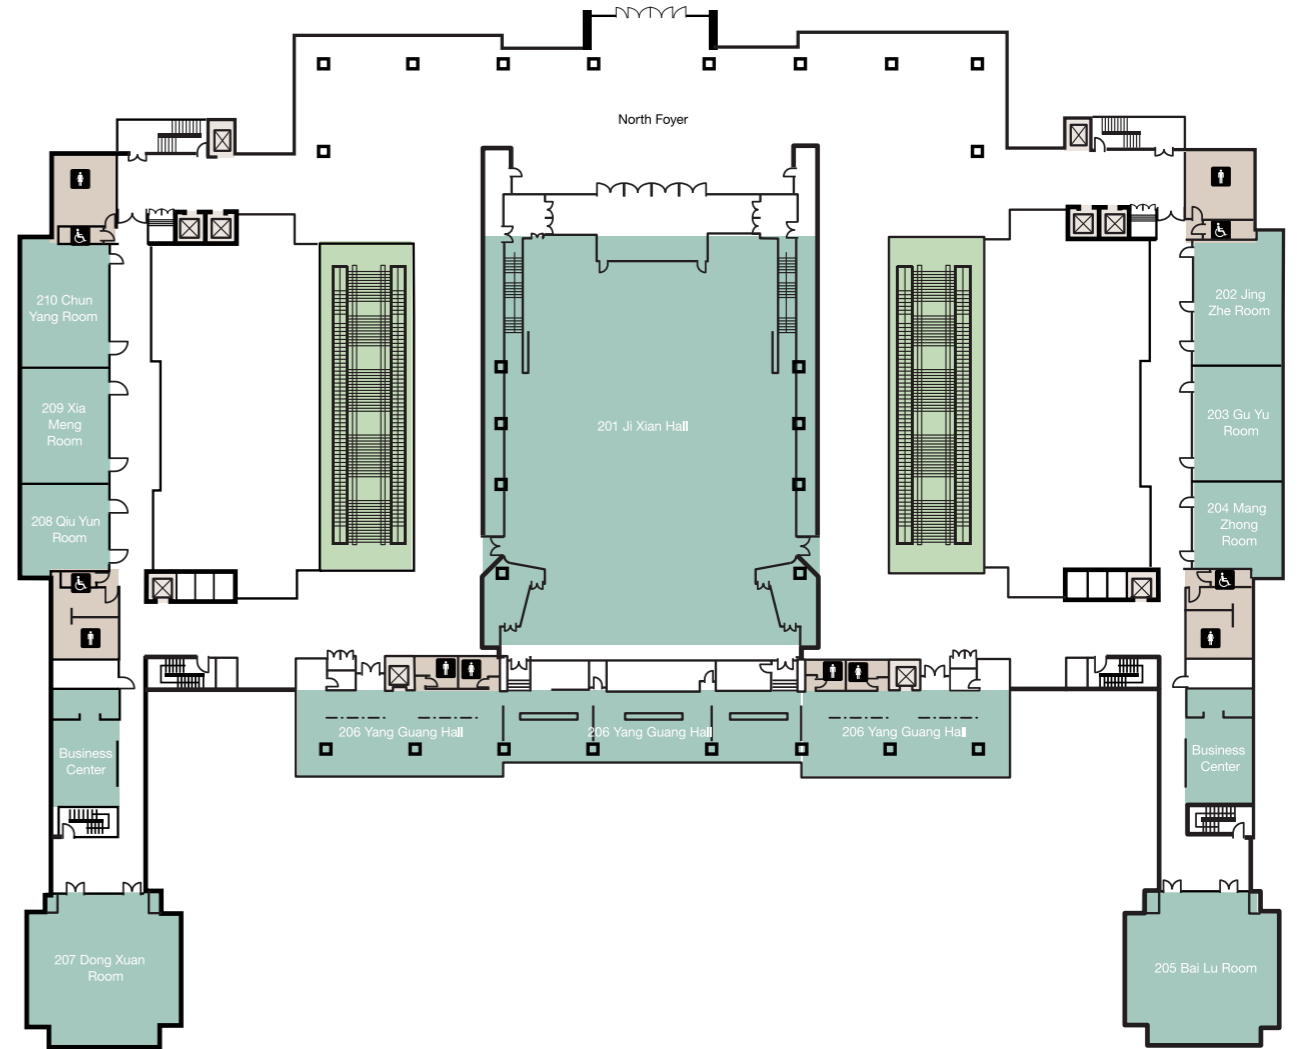

Floor 2

Name	SQM (m²)	Length (m)	Breadth (m)	Height(m)		Classroom	Theater	Banquet	Reception	U-shape/ Double U	Boardroom
				Ceiling to Ground	Light to Ground						
Ji Xian Hall	1080	38.3	28.2	9.7	6.4	475	750	480	600	—	—
202 Jing Zhe	68	7.7	8.9	3.3	3.0	—	—	—	—	14	16
203 Gu Yu	88	10.4	8.5	3.0	3.0	—	—	—	—	26	16
204 Mang Zhong	66	7.7	8.7	3.2	3.0	—	—	—	—	14	16
205 Bai Lu	230	14.9	15.5	5.0	5.0	—	—	—	—	20/36	24
206 Yang Guang Hall	560	70.0	8.0	11.0	11.0	—	—	—	—	—	—
207 Dong Xuan	230	15.6	14.9	5.0	5.0	—	—	—	—	20/36	24
208 Qiu Yun	66	7.8	8.7	3.3	3.0	24	60	40	60	24	20
209 Xia Yin	90	10.3	8.8	3.0	2.4	48	80	60	80	30	24
210 Chun Yang	65	7.7	8.7	3.2	3.0	24	60	40	60	24	20