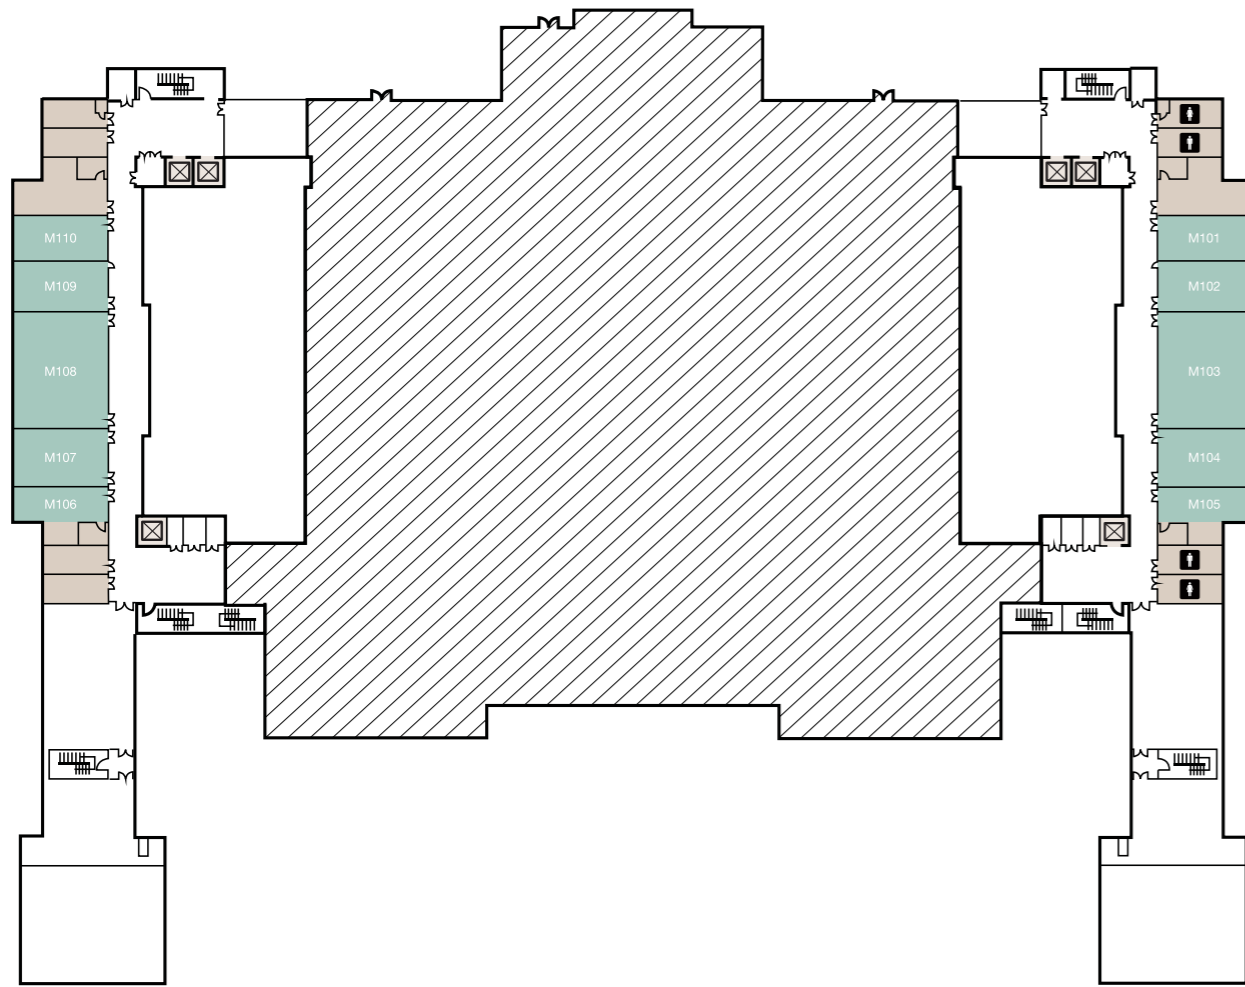

Jixian Hall

Name	SQM (m ²)	Length (m)	Breadth (m)	Height(m) Ceiling to Ground	Height(m) Light to Ground	Classroom	Theater	Banquet	Reception	U-shape/ Double U	Boardroom
Hong Yan Hall	960	33.4	28.8	6.0	6.4	475	750	480	600	—	—
Hong Yan Hall North	480	16.8	28.8	6.0	6.4	240	400	240	280	80/140	66
Hong Yan Hall West	240	16.8	14.4	6.0	6.4	120	200	120	140	40/70	36
Hong Yan Hall East	240	16.8	14.4	6.0	6.4	120	200	120	140	40/70	36
102 Du Ruo	265	28.7	9.4	3.0	3.0	—	—	—	—	—	20
103 Fang Zhi	30	6.4	5.2	3.5	2.2	—	—	10	—	—	12
104 Chui Wen	30	6.4	5.2	3.5	2.2	—	—	10	—	—	12
105 Zhong Wu	175	16.4	10.8	6.5	3.3	—	—	—	—	—	—
106 VIP Room	25	6.7	3.9	5.1	5.1	—	—	—	—	—	—
107 VIP Room	60	8.1	7.9	5.1	3.0	—	—	—	—	—	—
108 Zhao Hua	175	10.8	16.4	6.6	3.3	96	160	100	120	40/70	36
109 Kai Feng	30	6.4	5.3	3.5	2.2	—	—	10	—	—	12
110 Jing Yun	30	6.4	5.3	3.5	2.2	—	—	10	—	—	12
111 Jia Yue	289	28.9	10.0	3.2	3.0	—	—	80	—	—	—
112 Bao Zhang	100	14.6	6.9	3.4	2.2	—	—	—	—	—	16

Foyer

Hongyan Hall

Dong Xuan

Zhong Wu

Floor M

Name	SQM (m²)	Length (m)	Breadth (m)	Height(m)		Classroom	Theater	Banquet	Reception	U-shape/ Double U	Boardroom
				Ceiling to Ground	Light to Ground						
M101	29	9.4, 3.4	2.25, 2.25	2.6	2.6	—	25	—	—	—	—
M102	54	9.5	5.7	2.6	2.6	30	50	30	40	24	20
M103	111	11.7	9.5	2.6	2.6	84	160	80	90	54	40
M104	54	9.5	5.7	2.6	2.6	30	50	30	40	24	20
M105	29	9.4, 3.4	2.25, 2.25	2.6	2.6	—	25	—	—	—	—
M106	40	9.4, 3.4	3.5, 2.25	2.6	2.6	—	30	—	—	—	—
M107	54	9.5	5.7	2.6	2.6	30	50	30	40	24	20
M108	111	11.7	9.5	2.6	2.6	84	160	80	90	54	40
M109	54	9.5	5.7	2.6	2.6	30	50	30	40	24	20
M110	29	9.4, 3.4	2.25, 2.25	2.6	2.6	—	25	—	—	—	—