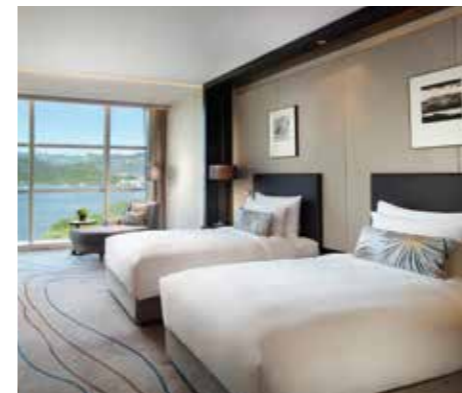

Deluxe Lake View Room