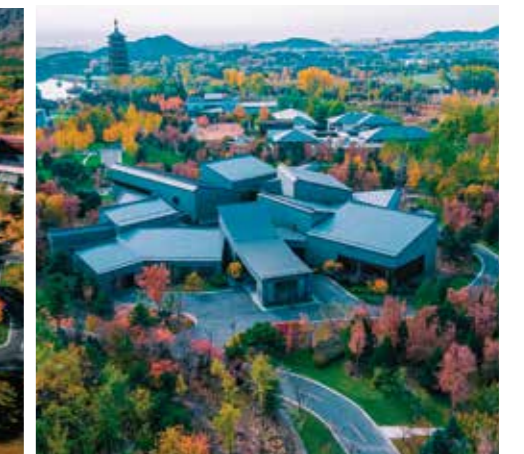

Natural beauty and modern comfort made for a perfect escap

Located alongside the picturesque Yanqi Lake with magnificent views of the Yan Mountains and the Mutianyu Great Wall, Sunrise Kempinski Hotel Beijing & Yanqi Island is a distinguished destination for leisure, summits, conferences and weddings. The 14 sqm grounds include Sunrise Kempinski Hotel Beijing, situated by the lake, Yanqi Hotel Beijing, Yanqi Island Pavilion Beijing (comprising 12 houses), and the Beijing Yanqi Lake International Conference Centre on Yanqi Island, all managed by Kempinski.

Facilities and services

NUMBER OF ROOMS AND SUITES

- A total of 590 rooms and suites
- Sunrise Kempinski Hotel Beijing with 302 rooms
- Yanqi Hotel Beijing with 110 rooms
- Yanqi Island Pavilion Beijing with 178 rooms

GUEST ROOM FACILITIES

- Spacious room starting from 40 sqm
- Complimentary WiFi
- In-room safe
- Private mini-bar

HOTEL SERVICES

- Business centre
- Concierge services
- In-room dining services
- Laundry / dry cleaning services
- Car and limousine rental services
- Indoor parking lots
- Ground parking lots
- Separate entrance for conferences

WELLNESS AND ACTIVITIES

- Kempinski The Spa
- 16 treatment rooms
- Relaxation area and lounge
- Beauty parlour
- Gymnasium
- Yoga studios
- Indoor swimming pools
- Kids centre

RESTAURANTS AND BARS

- Games room
- Tennis courts
- Football pitch
- Jogging path
- KTV
- Cinema
- Board game room
- Bicycle rental service
- Limousine and shuttle bus service
- Boat visits
- Summit conference centre tour
- Private Marina
- Yanqi Pagoda

RESTAURANTS AND BARS