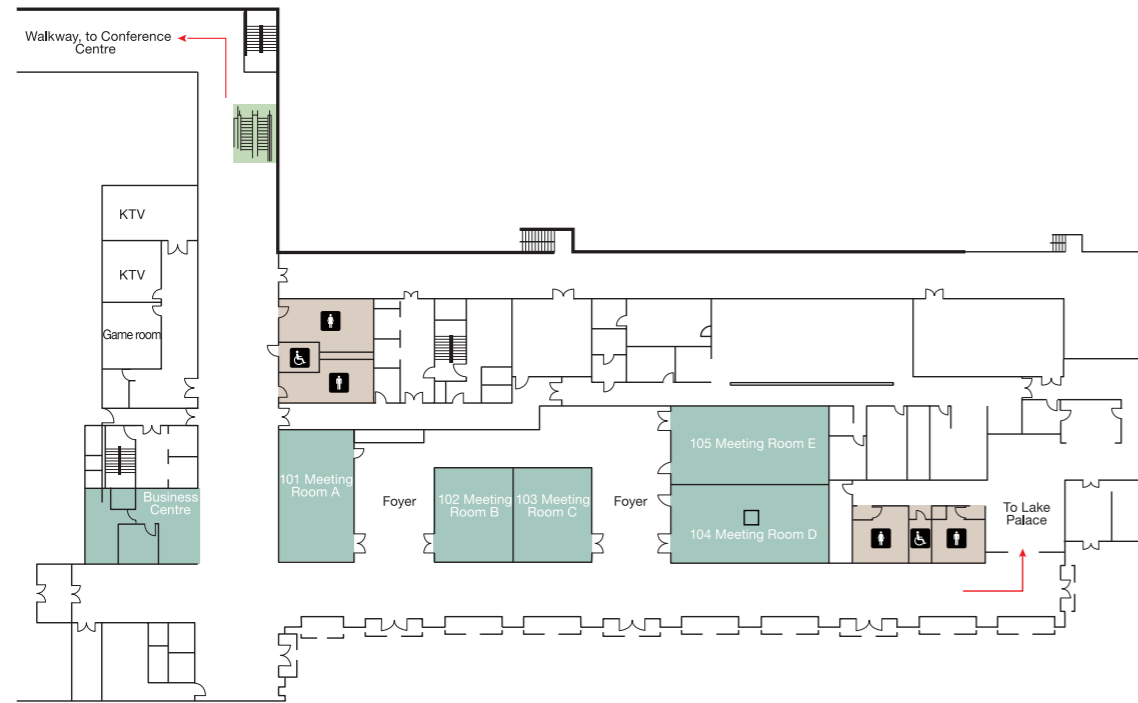

Views Art Restaurant

Executive Lounge

Foyer

Deluxe Lake View Room

Grand Ball Room

Meeting Room III

Floor 1

Floor 2

Yanqi Hotel Beijing

Haiyan Hall

Yanqi Lake Suite

Deluxe Lake View Room

Name	SQM (m ²)	Length (m)	Breadth (m)	Height(m) Ceiling to Ground	Height(m) Light to Ground	Classroom	Theater	Banquet	Reception	U-shape/ Double U	Boardroom
HAI YAN HALL	540	27.4	19.73	9.05	9.05	240	450	280	400	75	60
101 Meeting Room A	70	11.18	6.33	3.33	3.76	36	60	30	50	27	24
102 Meeting Room B	50	7.86	6.48	3.33	3.9	24	40	30	40	21	18
103 Meeting Room C	50	7.86	6.54	3.32	3.7	24	40	30	40	21	18
104 Meeting Room D	90	14.32	6.3	3.32	3.77	—	—	—	—	—	—
105 Meeting Room E	90	13.47	6.76	3.32	3.77	36	70	40	50	30	28