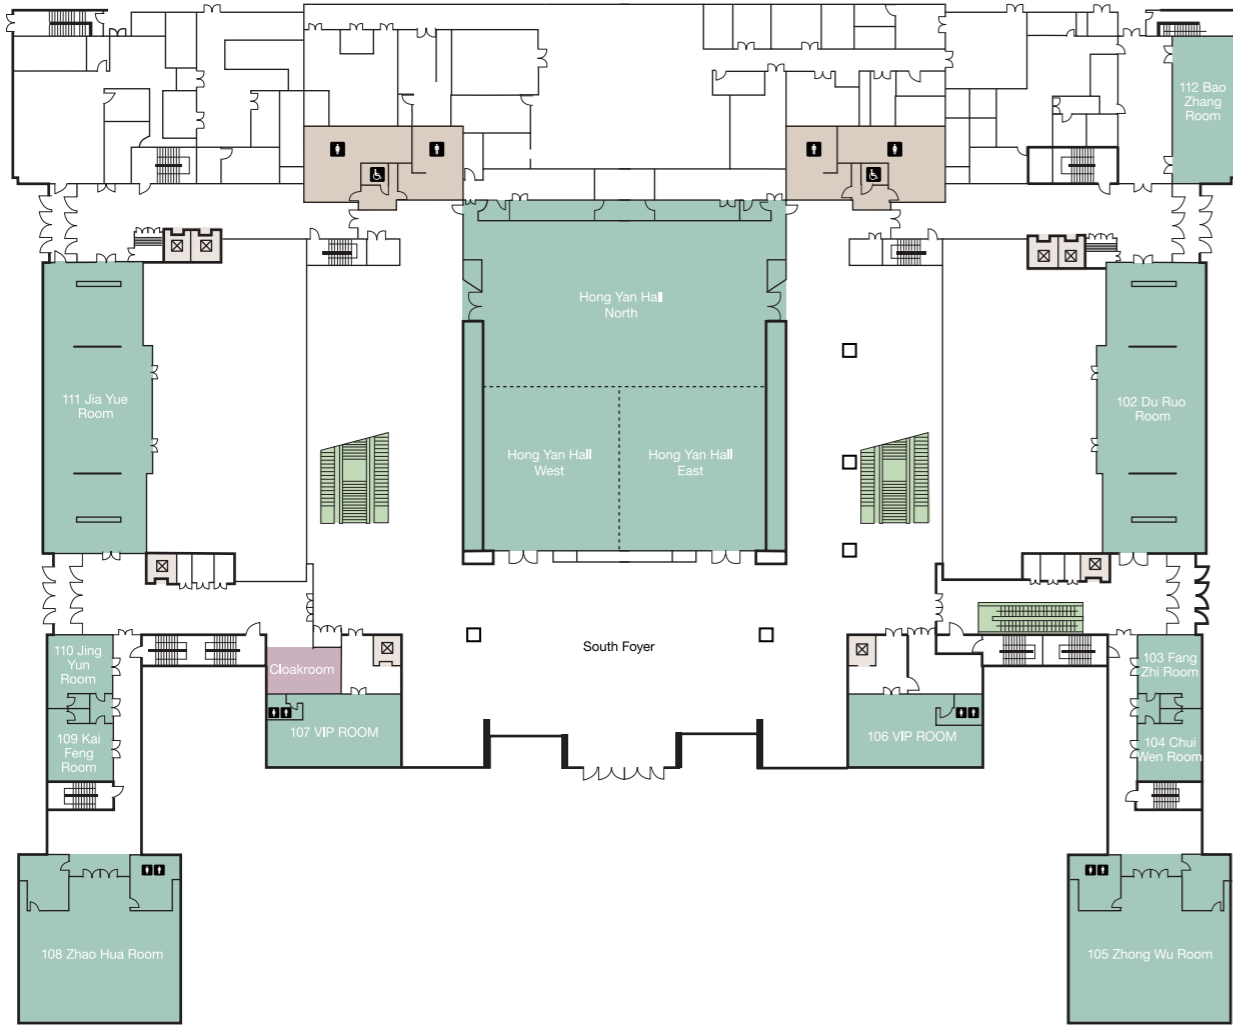

House 4

House 6

House 10

Presidential Suite at House 8

Presidential Suite at House 5

Meeting Room at House 5

Floor 1

Beijing Yanqi Lake International Conference Centre

Jixian Hall

Name	SQM (m ²)	Length (m)	Breadth (m)	Height(m) Ceiling to Ground	Height(m) Light to Ground	Classroom	Theater	Banquet	Reception	U-shape/ Double U	Boardroom
Hong Yan Hall	960	33.4	28.8	6.0	6.4	475	750	480	600	—	—
Hong Yan Hall North	480	16.8	28.8	6.0	6.4	240	400	240	280	80/140	66
Hong Yan Hall West	240	16.8	14.4	6.0	6.4	120	200	120	140	40/70	36
Hong Yan Hall East	240	16.8	14.4	6.0	6.4	120	200	120	140	40/70	36
102 Du Ruo	265	28.7	9.4	3.0	3.0	—	—	—	—	—	20
103 Fang Zhi	30	6.4	5.2	3.5	2.2	—	—	10	—	—	12
104 Chui Wen	30	6.4	5.2	3.5	2.2	—	—	10	—	—	12
105 Zhong Wu	175	16.4	10.8	6.5	3.3	—	—	—	—	—	—
106 VIP Room	25	6.7	3.9	5.1	5.1	—	—	—	—	—	—
107 VIP Room	60	8.1	7.9	5.1	3.0	—	—	—	—	—	—
108 Zhao Hua	175	10.8	16.4	6.6	3.3	96	160	100	120	40/70	36
109 Kai Feng	30	6.4	5.3	3.5	2.2	—	—	10	—	—	12
110 Jing Yun	30	6.4	5.3	3.5	2.2	—	—	10	—	—	12
111 Jia Yue	289	28.9	10.0	3.2	3.0	—	—	80	—	—	—
112 Bao Zhang	100	14.6	6.9	3.4	2.2	—	—	—	—	—	16

Foyer

Hongyan Hall

Dong Xuan

Zhong Wu

Floor M

Name	SQM (m²)	Length (m)	Breadth (m)	Height(m)		Classroom	Theater	Banquet	Reception	U-shape/ Double U	Boardroom
				Ceiling to Ground	Light to Ground						
M101	29	9.4, 3.4	2.25, 2.25	2.6	2.6	—	25	—	—	—	—
M102	54	9.5	5.7	2.6	2.6	30	50	30	40	24	20
M103	111	11.7	9.5	2.6	2.6	84	160	80	90	54	40
M104	54	9.5	5.7	2.6	2.6	30	50	30	40	24	20
M105	29	9.4, 3.4	2.25, 2.25	2.6	2.6	—	25	—	—	—	—
M106	40	9.4, 3.4	3.5, 2.25	2.6	2.6	—	30	—	—	—	—
M107	54	9.5	5.7	2.6	2.6	30	50	30	40	24	20
M108	111	11.7	9.5	2.6	2.6	84	160	80	90	54	40
M109	54	9.5	5.7	2.6	2.6	30	50	30	40	24	20
M110	29	9.4, 3.4	2.25, 2.25	2.6	2.6	—	25	—	—	—	—