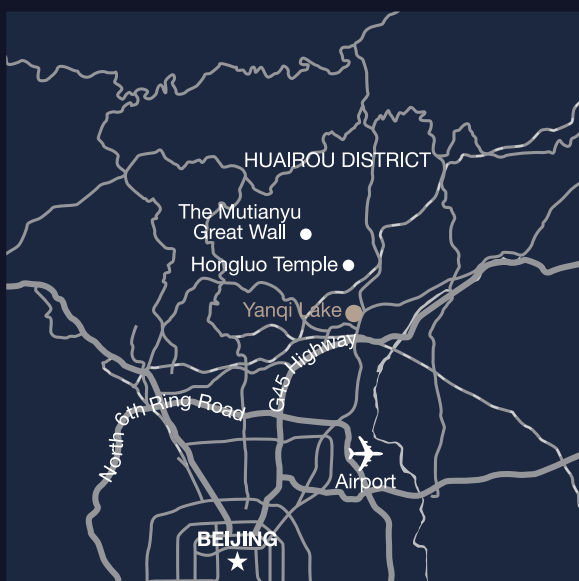

Contact Us

For an easy and efficient booking experience, book directly with Kempinski, via kempinski.com, through the Kempinski mobile app, or your preferred travel professional, and benefit from the best rates and service.

Sunrise Kempinski Hotel Beijing

Courtyard No. 11 Yanqi Lake
South Road, Huairou District,
Beijing, 101407, PRC

Yanqi Hotel Beijing
Yanqi Island Pavilion Beijing
managed by Kempinski

Courtyard No. 2 Yanqi Lake
West Road, Huairou District,
Beijing, 101407, PRC

+86 10 6961 8888

+86 10 6961 8899

sales.yanqilakebeijing@kempinski.com

kempinski.com/sunrise

kempinski.com/yanqilake

GPS Long: E 116° 40' 18.30"

GPS Lat: N 40° 23' 8.96"