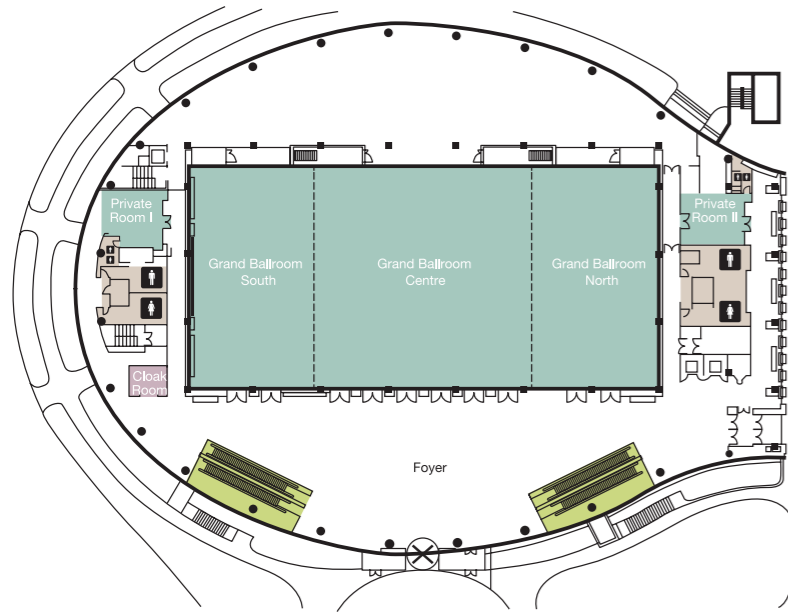

Ground Floor