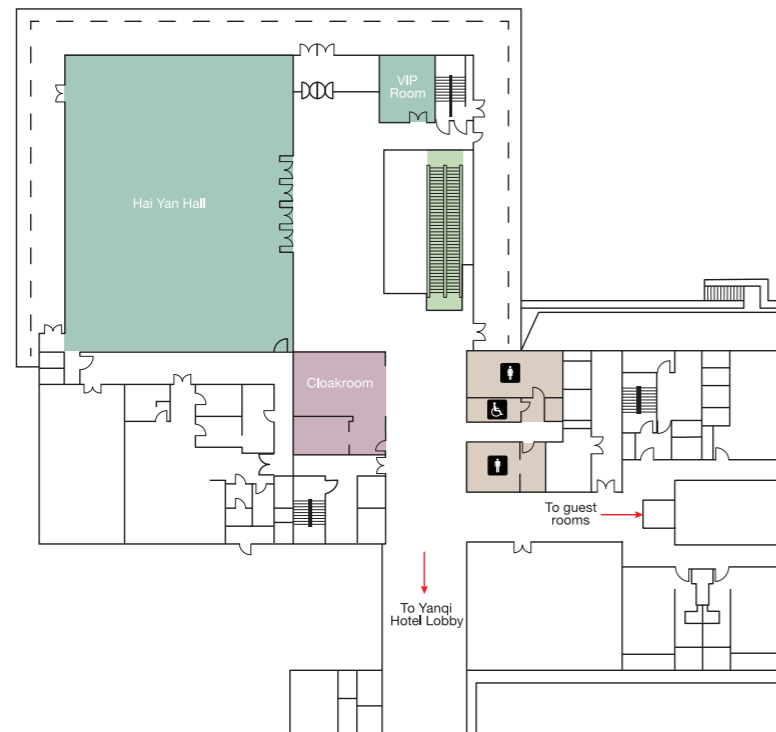

Views Art Restaurant

Executive Lounge

Foyer

Deluxe Lake View Room

Grand Ball Room

Meeting Room III

Floor 1

Floor 2

Yanqi Hotel Beijing

Haiyan Hall

Yanqi Lake Suite

Deluxe Lake View Room

Name	SQM (m ²)	Length (m)	Breadth (m)	Height(m) Ceiling to Ground	Height(m) Light to Ground	Classroom	Theater	Banquet	Reception	U-shape/ Double U	Boardroom
HAI YAN HALL	540	27.4	19.73	9.05	9.05	240	450	280	400	75	60
101 Meeting Room A	70	11.18	6.33	3.33	3.76	36	60	30	50	27	24
102 Meeting Room B	50	7.86	6.48	3.33	3.9	24	40	30	40	21	18
103 Meeting Room C	50	7.86	6.54	3.32	3.7	24	40	30	40	21	18
104 Meeting Room D	90	14.32	6.3	3.32	3.77	—	—	—	—	—	—
105 Meeting Room E	90	13.47	6.76	3.32	3.77	36	70	40	50	30	28