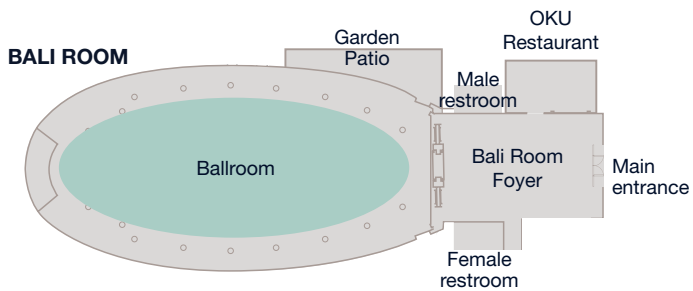

### BALI ROOM

- Oval-shaped historical room for social events, business meetings, and elegant wedding receptions
- LED mood lighting

# Meetings & Events Plan

ROOM	FLOOR AREA	LENGTH	WIDTH	CEILING HEIGHT	RECEPTION	BANQUET	THEATRE	CLASSROOM	U-SHAPE	BOARDROOM
	in sq m				in m	in m	in m	●●●	☀	■
Grand Ballroom	2700	62.6	27.5	7	3000	1000	2400	1140	-	-
Pre Function	588	62.6	9.4	7	-	-	-	-	-	-
Foyer	369	36.9	10	7	-	-	-	-	-	-
Ballroom A	430	27.5	15.7	7	500	280	470	250	70	-
Ballroom B	430	27.5	15.6	7	500	280	470	250	70	-
Ballroom C	420	27.5	15.9	7	500	280	470	250	70	-
Ballroom D	420	27.5	15.4	7	500	280	470	250	70	-
Bali Room	1000	47	23.8	8	800	350	800	400	120	-
Foyer	249	19.5	12.8	3	-	-	-	-	-	-
Ramayana Terrace	135	11.3	11.3	9	100	90	110	60	40	-
Ramayana Garden	-	-	-	-	350	-	-	-	-	-
Heritage I	240	46	5.5	2.6	180	140	200	150	40	60
Heritage I Function	138	26	5.5	2.6	100	80	120	90	40	60
Heritage I Pre-Function	105	20	5.5	2.6	80	60	80	60	-	-
Heritage II	116	19.6	5.5	2.6	80	60	100	42	30	33
Heritage II Function	82	15.5	5.5	2.6	50	50	60	42	30	33
Heritage II Pre-Function	36	4.1	5.5	2.6	30	10	40	-	-	-