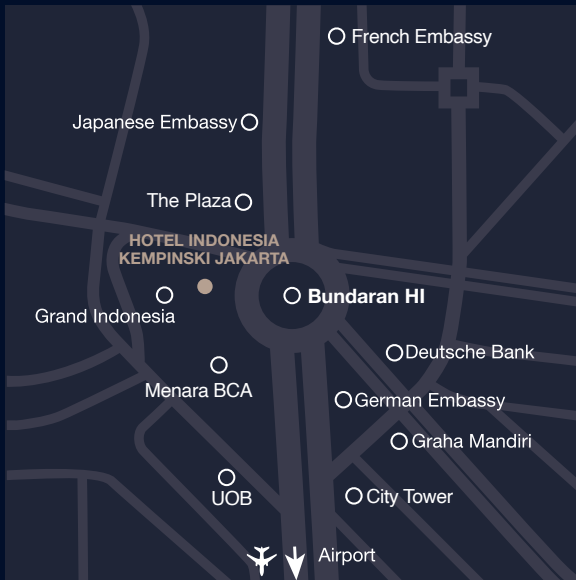

Contact Us

For an easy and efficient booking experience, book directly with Kempinski, via kempinski.com, through the Kempinski mobile app, or your preferred travel professional, and benefit from the best rates and service.

HOTEL INDONESIA KEMPINSKI JAKARTA

Jl. MH Thamrin No.1
Jakarta 10310 Indonesia

T +62 21 2358 3800
info.jakarta@kempinski.com
kempinski.com/jakarta

GPS DMS: S6°11'43", E106°49'16"
GPS DD: -6.195403, 106.821353