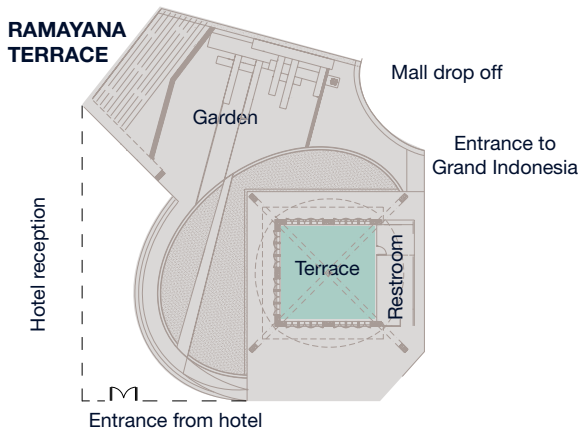

Meetings & Events Plan

ROOM	FLOOR AREA	LENGTH	WIDTH	CEILING HEIGHT	RECEPTION	BANQUET	THEATRE	CLASSROOM	U-SHAPE	BOARDROOM		
	in sq m				in m	in m	in m	●●●	☀	■	■	■
Grand Ballroom	2700	62.6	27.5	7	3000	1000	2400	1140	-	-		
Pre Function	588	62.6	9.4	7	-	-	-	-	-	-		
Foyer	369	36.9	10	7	-	-	-	-	-	-		
Ballroom A	430	27.5	15.7	7	500	280	470	250	70	-		
Ballroom B	430	27.5	15.6	7	500	280	470	250	70	-		
Ballroom C	420	27.5	15.9	7	500	280	470	250	70	-		
Ballroom D	420	27.5	15.4	7	500	280	470	250	70	-		
Bali Room	1000	47	23.8	8	800	350	800	400	120	-		
Foyer	249	19.5	12.8	3	-	-	-	-	-	-		
Ramayana Terrace	135	11.3	11.3	9	100	90	110	60	40	-		
Ramayana Garden	-	-	-	-	350	-	-	-	-	-		
Heritage I	240	46	5.5	2.6	180	140	200	150	40	60		
Heritage I Function	138	26	5.5	2.6	100	80	120	90	40	60		
Heritage I Pre-Function	105	20	5.5	2.6	80	60	80	60	-	-		
Heritage II	116	19.6	5.5	2.6	80	60	100	42	30	33		
Heritage II Function	82	15.5	5.5	2.6	50	50	60	42	30	33		
Heritage II Pre-Function	36	4.1	5.5	2.6	30	10	40	-	-	-